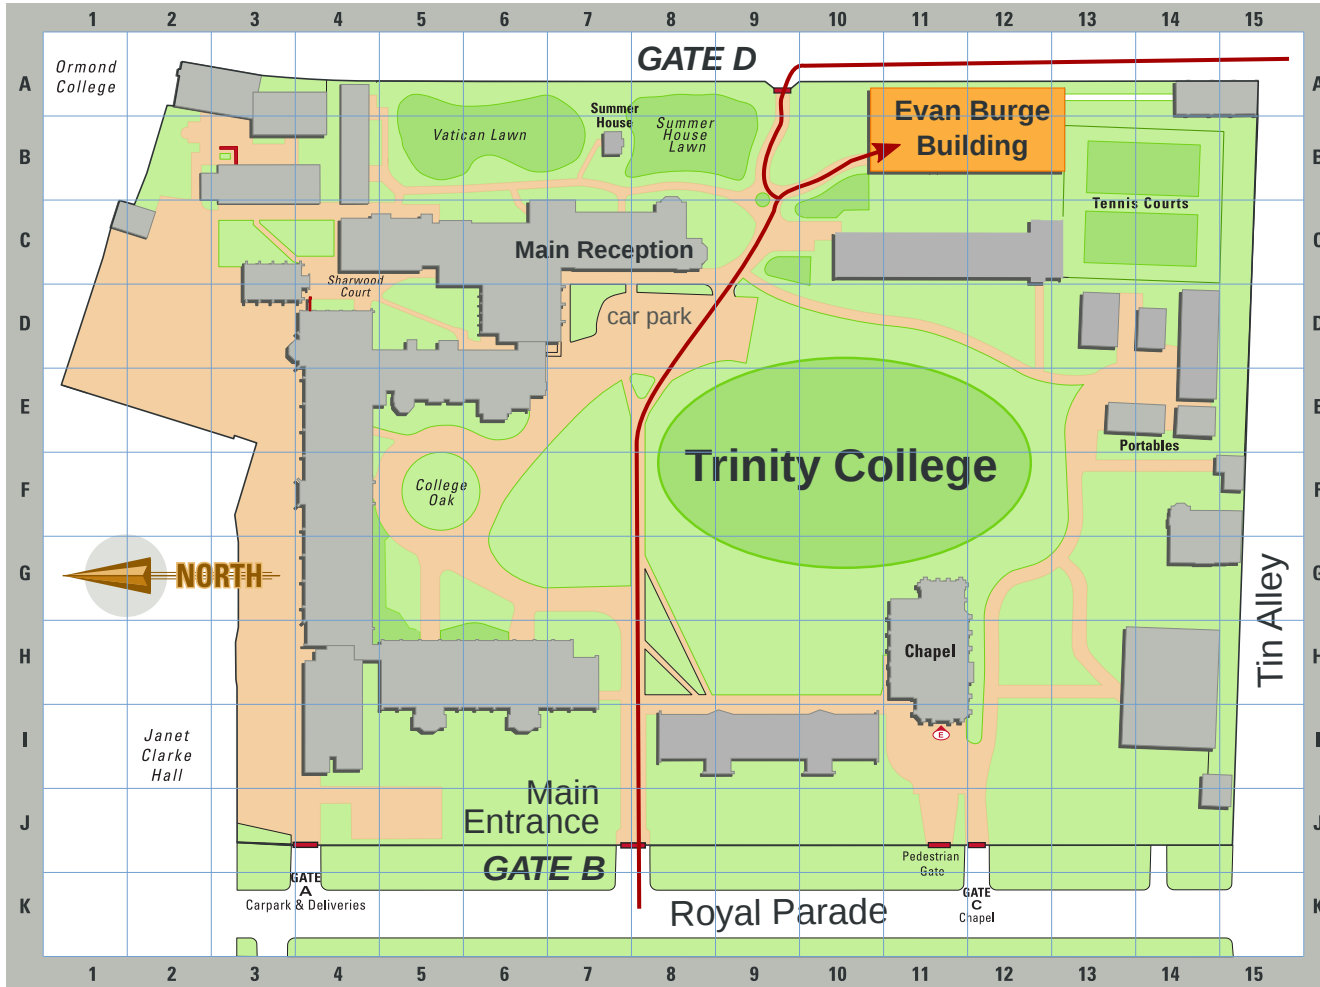

# Trinity College - Main Campus, Parkville

Linux Users of Victoria meets on the 1st Tuesday of the Month at the Buzzard Lecture Theatre in the Trinity College **Evan Burge Building**.

[www.luv.asn.au](http://www.luv.asn.au)

From **Royal Parade** enter Trinity College at GATE B (Main Entrance) walk along the path toward the Main Reception office but veer across the small car park towards the Evan Burge Building.

From **Tin Alley** turn into the walkway between the Melbourne University Sports Centre and the boundary fence of Trinity College. Enter Trinity College at GATE D. The Evan Burge Building is the first building to your left as you enter GATE D.

The Buzzard Lecture Theatre is on the ground floor and the entrance is just past the stairwell leading up to the library.